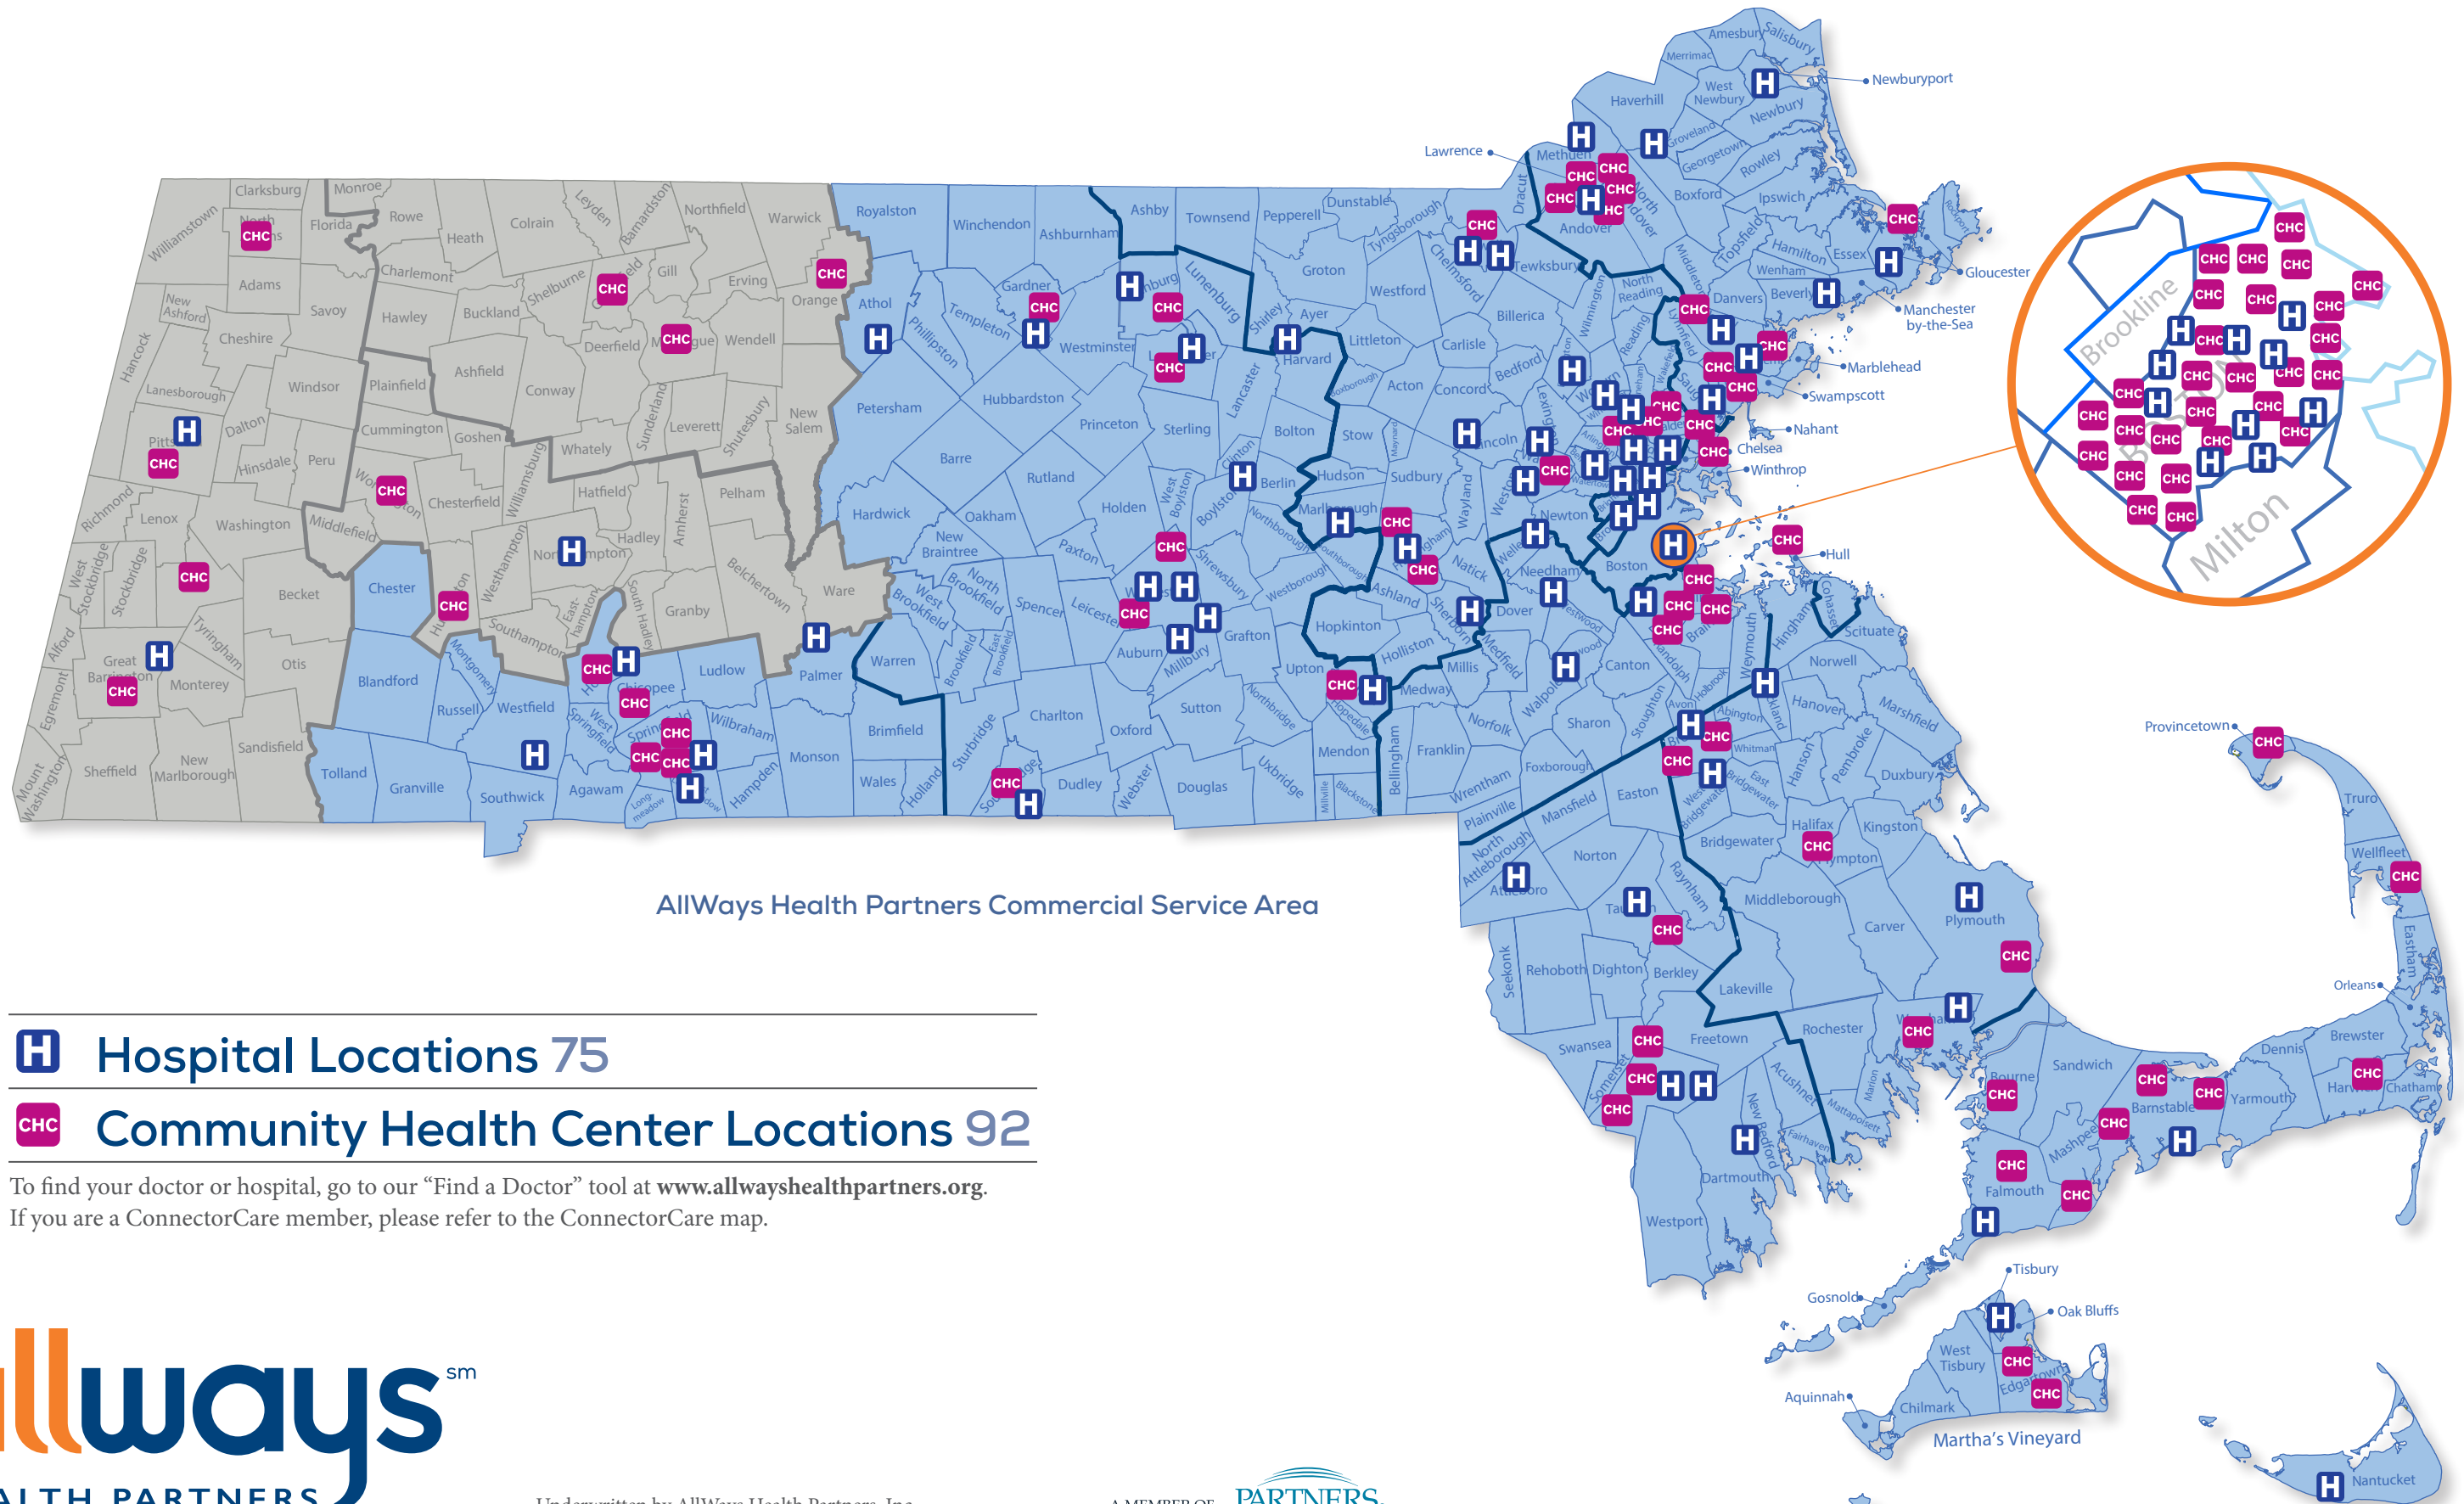

Hospital and Community Health Center Locations (as of January 2019)

AllWays Health Partners Commercial Service Area

H Hospital Locations 75

CHC Community Health Center Locations 92

To find your doctor or hospital, go to our “Find a Doctor” tool at www.allwayshealthpartners.org.
If you are a ConnectorCare member, please refer to the ConnectorCare map.